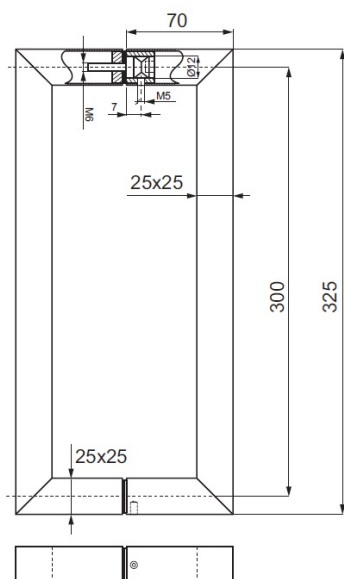

PRODUCT SHEET

Description:

Door Handle "Tajo" SS304 Polished, 25x25x325mm, cc 300mm, 8-12mm Glass Thickness, Bore: \varnothing 12mm

Item number:

17.87.061-0

Units	Box	Carton	HS Code	Barcode
Pair	1	10	8302415000	 5704866485364